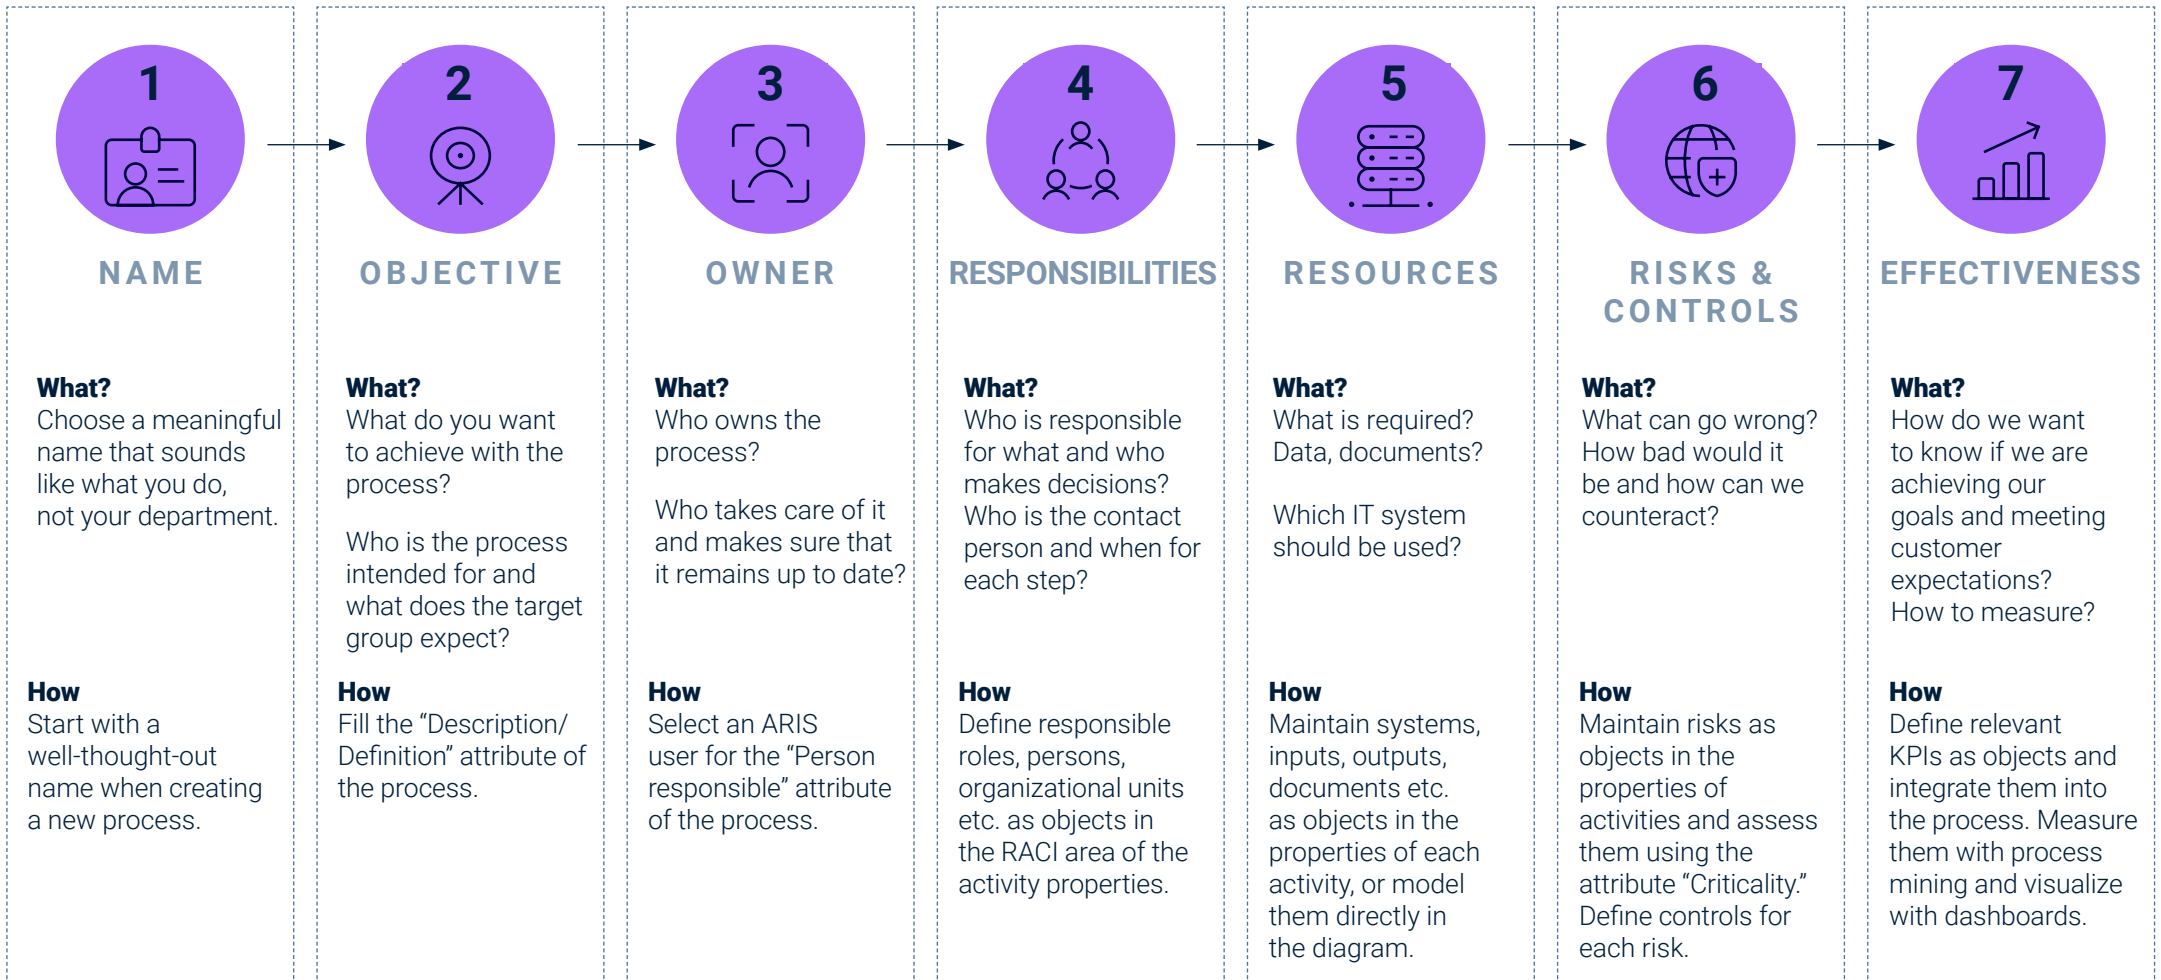

Process checklist for ARIS

Take the next steps

Contact your Software AG representative or visit us at www.softwareag.com/aris

[Check out more cheat sheets](#)

[Join the largest BPM community](#)

[Receive regular ARIS news](#)

[Learn more about ARIS](#)

ABOUT SOFTWARE AG

Software AG simplifies the connected world. Founded in 1969, it helps deliver the experiences that employees, partners and customers now expect. Its technology creates the digital backbone that integrates applications, devices, data and clouds; empowers streamlined processes; and connects "things" like sensors, devices and machines. It helps 10,000+ organizations to become a truly connected enterprise and make smarter decisions, faster. The company has more than 5,000 employees across more than 70 countries and annual revenue of over €950 million.