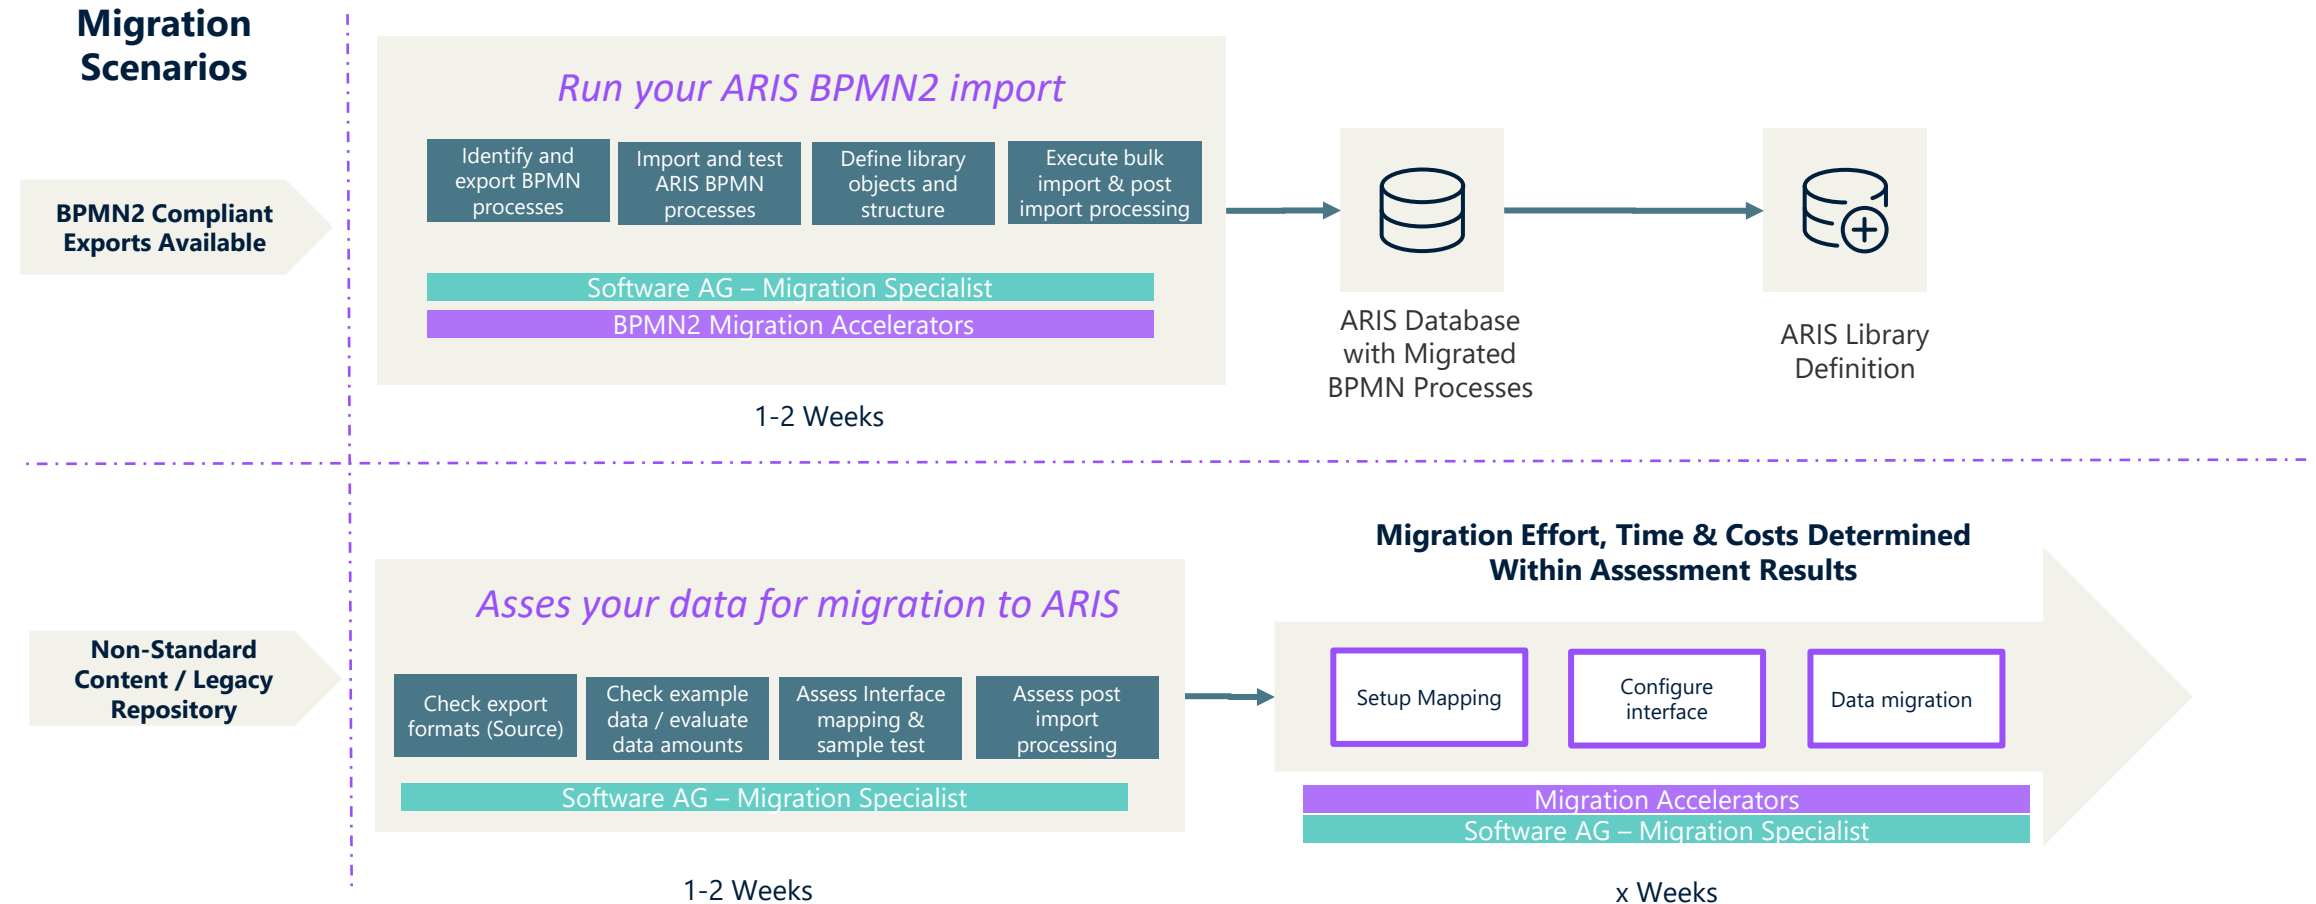

Why Fast Track your data for migration to ARIS?

Gain confidence that your data is ready for migration

Accelerate onboarding to ARIS Enterprise

Rapidly transform legacy repositories to ARIS Enterprise

Gain a well-defined and tailored migration procedure for your legacy processes and associated assets

Leverage best practices to evaluate legacy BPM processes and assets

Migrating your data for migration to ARIS

Fast Track Services for Data Migrations

Legacy Data Migration to ARIS

Asses your data for migration to ARIS – Using Software AG Best Practices & Accelerators